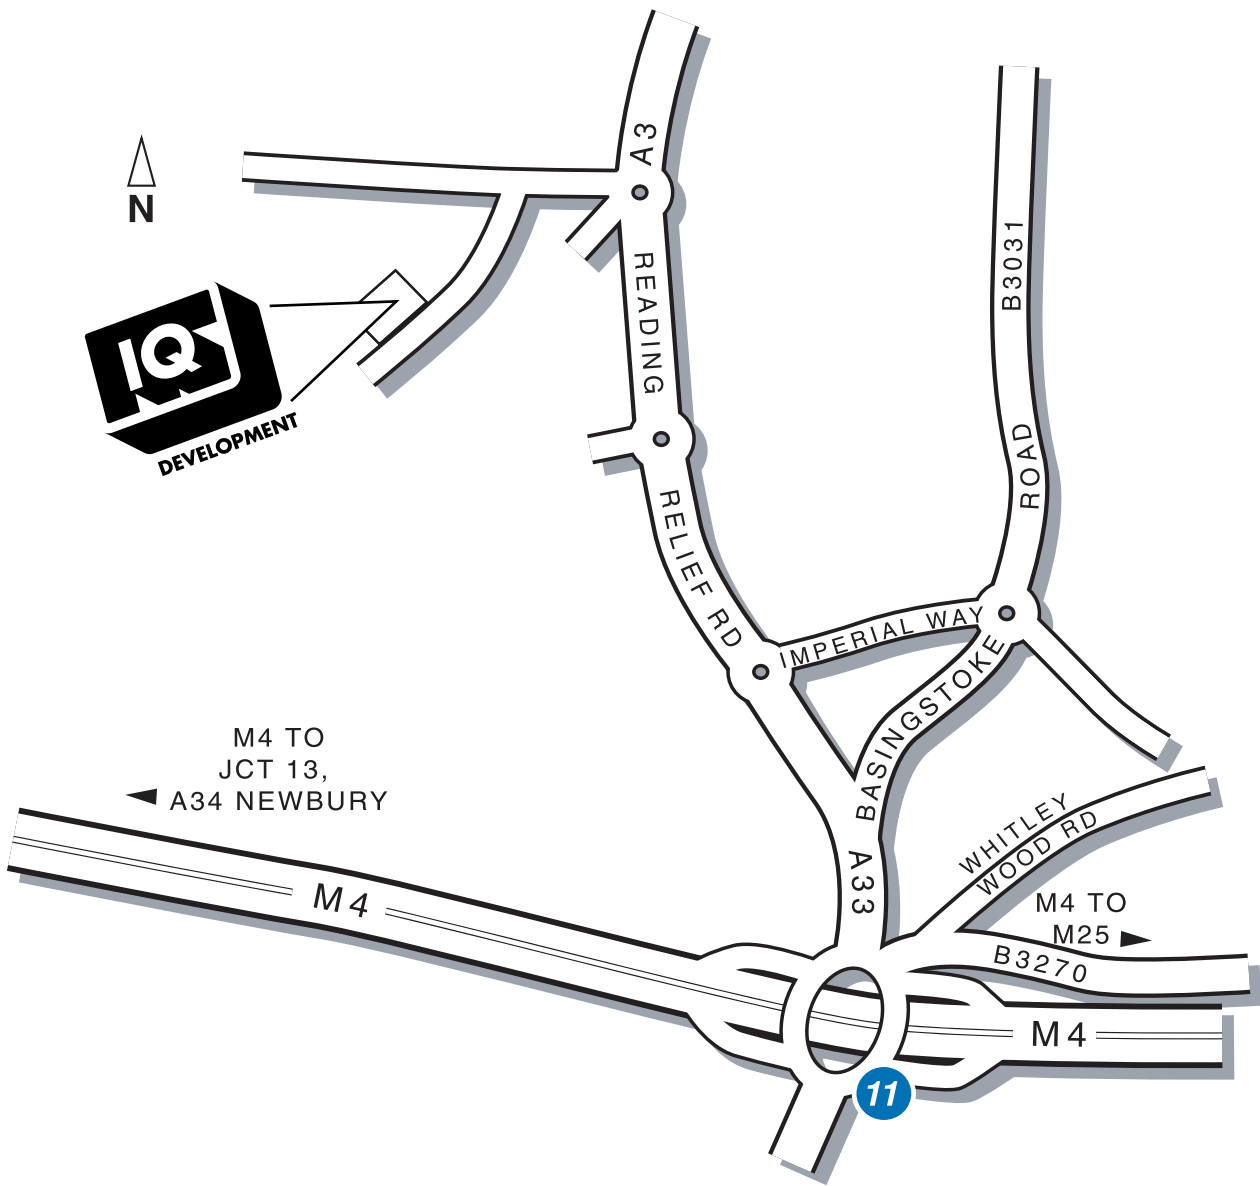

## By Car

From the M4:

- Turn off at Junction 11
- Take the A33 towards Reading
- After Madejski Stadium/Reading Gate retail park take 2nd turning on left into Green Park
- Brook Drive is the first left and IQ Development is the second building on the right

## Location of Reading, Berkshire

## Public Transport

**By Rail, Reading Station**  
Reading is approximately 25 minutes from London, Paddington Station. Use one of the 'fast trains' - Reading is one of the first stops.

**By Bus**  
From Reading station take the 'daytrack/nighttrack' bus services marked for Green Park and the Madejski Stadium.