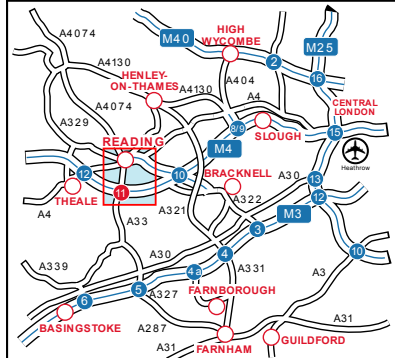

## By Car

From the M4:

- Turn off at Junction 11
- Take the A33 towards Reading
- After Madejski Stadium/Reading Gate retail park take 2nd turning on left into Green Park
- Brook Drive is the first left and IQ Development is the second building on the right

## Location of Reading, Berkshire

## Public Transport

**By Rail, Reading Station**  
Reading is approximately 25 minutes from London, Paddington Station. Use one of the 'fast trains' - Reading is one of the first stops.

**By Bus**  
From Reading station take the 'daytrack/nighttrack' bus services marked for Green Park and the Madejski Stadium.